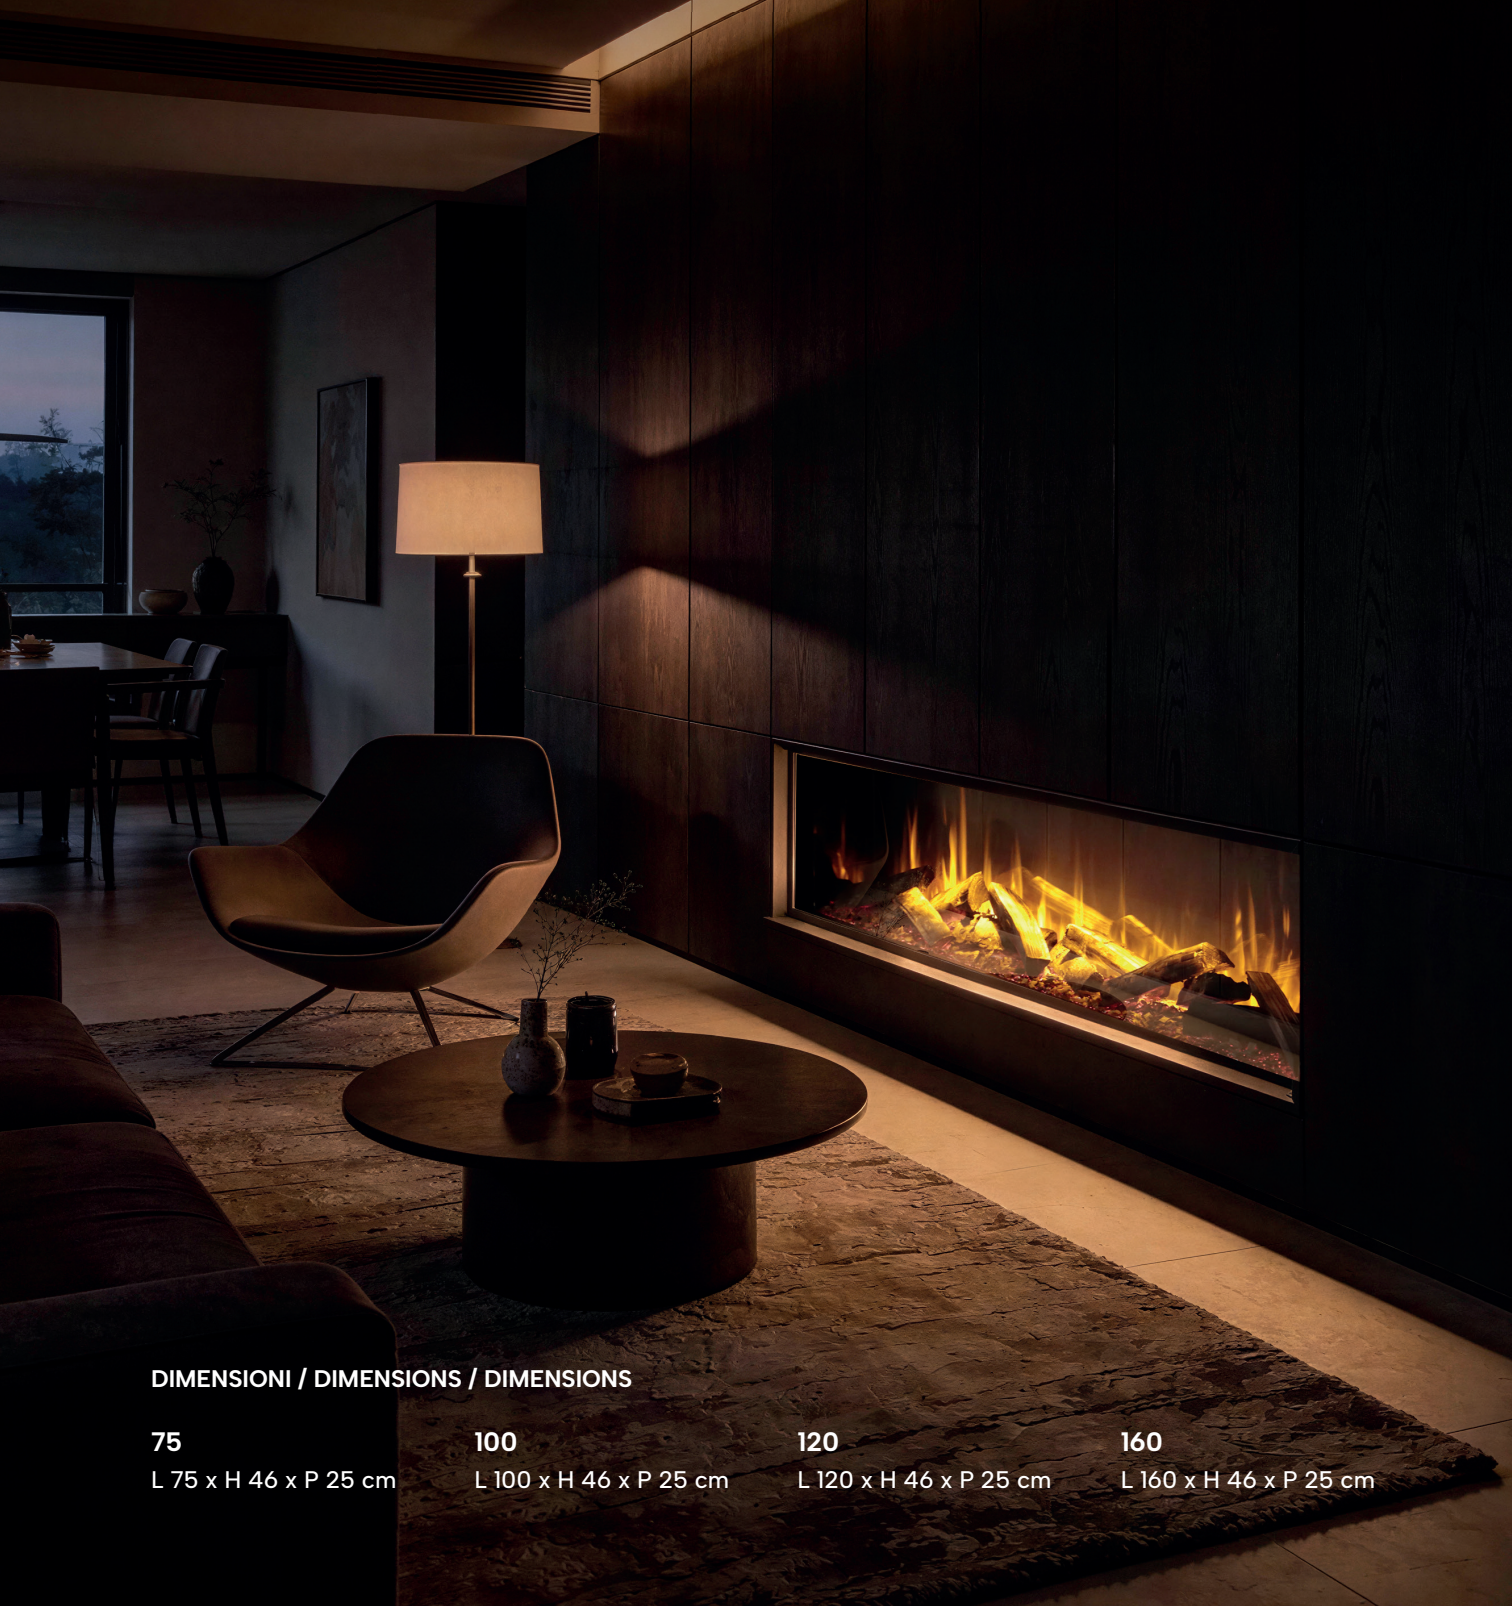

TYPE

Built-in led fireplace

INSTALLATION

Flue not required
Front facing, cornered or three-sided

FINISHES

Dark mirrored background
Real wood logs as standard

OPERATION

3 flame effects
9 multicoloured fuel bed effects
Sound effect
On/off timer

CONTROLS

Remote control included

HEATER

Power output: 1.5 kW

OPTIONAL ACCESSORIES

Led strip with 14 lighting modes

CITY. LIVING FIRE.

CAMINI ELETTRICI A LED / CHEMINÉES À LED
/ LED ELECTRIC FIREPLACES